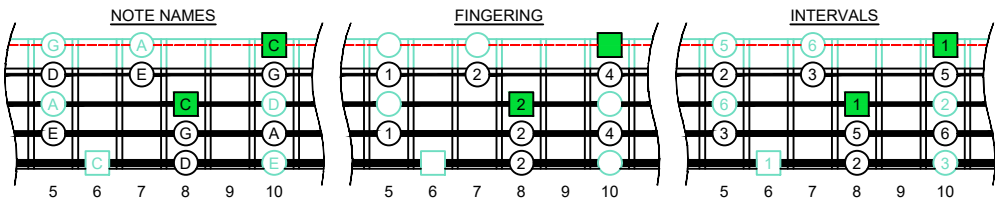

C
 pentatonic major scale
BAF#ED
 octaves
 box shapes
 1-3-1-3
 sweep patterns
 Meshuggah's
 4-string bass tuning
 F B^b E^b A^b

www.cagedoctaves.com

Zon Brookes

BAF#ED octaves (Meshuggah's 4-String Bass Tuning: F Bb Eb Ab) C pentatonic major scale - 4F#2:2E* box shape (1-3-1-3 sweep pattern)

BAF#ED octaves (Meshuggah's 4-string bass tuning) C pentatonic major scale NOTE NAMES - 4F#2:2E* box shape (1-3-1-3 sweep pattern)

BAF#ED octaves (Meshuggah's 4-string bass tuning) C pentatonic major scale INTERVALS - 4F#2:2E* box shape (1-3-1-3 sweep pattern)