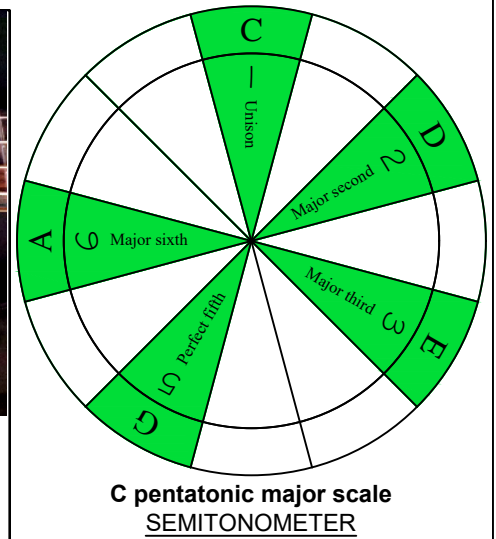

C
 pentatonic major scale
BAF#ED
 octaves
 box shapes
 1-3-1-3
 sweep patterns
 Meshuggah's
 4-string bass tuning
 F B^b E^b A^b

www.cagedoctaves.com

Zon Brookes

BAF#ED octaves (Meshuggah's 4-String Bass Tuning: F Bb Eb Ab) C pentatonic major scale - 4F#2:2E* box shape (1-3-1-3 sweep pattern)

BAF#ED octaves (Meshuggah's 4-string bass tuning) C pentatonic major scale NOTE NAMES - 4F#2:2E* box shape (1-3-1-3 sweep pattern)

BAF#ED octaves (Meshuggah's 4-string bass tuning) C pentatonic major scale INTERVALS - 4F#2:2E* box shape (1-3-1-3 sweep pattern)