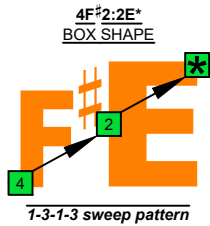

C
 pentatonic major scale
BAF#ED
 octaves
 box shapes
 1-3-1-3
 sweep patterns
 Meshuggah's
 4-string bass tuning
 F B^b E^b A^b

www.cagedoctaves.com

Zon Brookes

BAF#ED octaves (Meshuggah's 4-String Bass Tuning: F Bb Eb Ab) C pentatonic major scale - 4F#2:2E* box shape (1-3-1-3 sweep pattern)

BAF#ED octaves (Meshuggah's 4-string bass tuning) C pentatonic major scale NOTE NAMES - 4F#2:2E* box shape (1-3-1-3 sweep pattern)

BAF#ED octaves (Meshuggah's 4-string bass tuning) C pentatonic major scale INTERVALS - 4F#2:2E* box shape (1-3-1-3 sweep pattern)